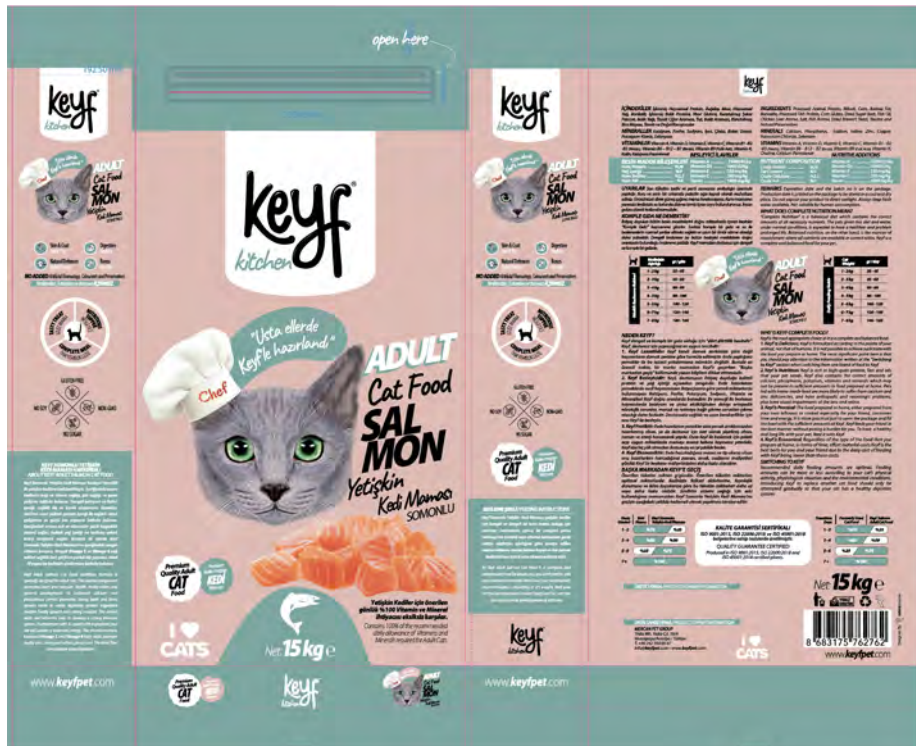

Lotus

EVCİL HAYVAN ÜRÜNLERİ

19 Mayıs Mh. Turaboğlu Sk.
H.Yazgan İş M. Apt. No: 4/2
Kadıköy/İSTANBUL

+0 216 706 70 20

www.lotuspet.com.tr

info@lotuspet.com.tr

			
Dry Food Salmon Cat			
Product	Dry food with salmon for adult cats		
Product Category	Pet Food / Dry Food		
Pet	Cat		
Product No	216043	Barcode	8683175762762
HS Code			
Packaging	Q Pouch 3 Layer	Net Weight	15 Kg
QTY in Box	-	QTY in Parcel	-
QTY in Palette	70		
Palette Size	-	Palette Stack	-
Packaging Content			
Adult Cat Food with Salmon for All Breeds of Cats			
Remarks:			
<ul style="list-style-type: none"> • Expiration date and the batch no is on the package. • To be stored in a cool and dry place. • Do not expose your product to direct sunlight. • Always keep fresh water available. • Not suitable for human consumption. 			
Transition From Old Food			
Time / Day	Keyf	Old Food	
1 - 3	25 %	75 %	
4 - 6	50 %	50 %	
7 - 9	75 %	25 %	
10	100 %	-	
Recommended Daily Feeding Amount			
Cat Weight (Kg)	Daily Amount (g)		
1 - 2	30 - 45		
2 - 3	45 - 60		
3 - 4	60 - 80		
4 - 5	80 - 100		
5 - 6	100 - 120		
6 - 7	120 - 140		
7 - 8	140 - 160		
			
Ingredients: Processed Animal Protein, Wheat, Corn, Animal Fat, Boncalite, Corn Gluten, Dried Sugar Beet, Liver Aroma, Salt, Flaxseed, Dried Brewer's Yeast, Taurine.			
Minerals: Calcium, Phosphorus, Sodium, Iodine, Zinc, Copper, Potassium Chloride, Iron, Selenium.			
Vitamins: Vit. A, Vit. D, Vit. E, Vit. C, Vit. B1 - B2 - B3 (Niacin) - B6 - B12 - B7 (Biotin) - B9 (Folic Acid), Vit. K, Choline, Calcium Pantothenate.			
Analytical Components			
Crude Protein	26 %		
Crude Fat	9 %		
Crude Ash	8 %		
Crude Cellulose (Fiber)	2.5 %		
Nutritive Additions			
Vitamin A (E672)	1.500 IU/kg		
Vitamin D (E671)	1.000 IU/kg		
Vitamin E (3A700)	150 mg/kg		
Vitamin C (Stay C)	120 mg/kg		
Taurine	1.000 mg/kg		
Made in Türkiye			