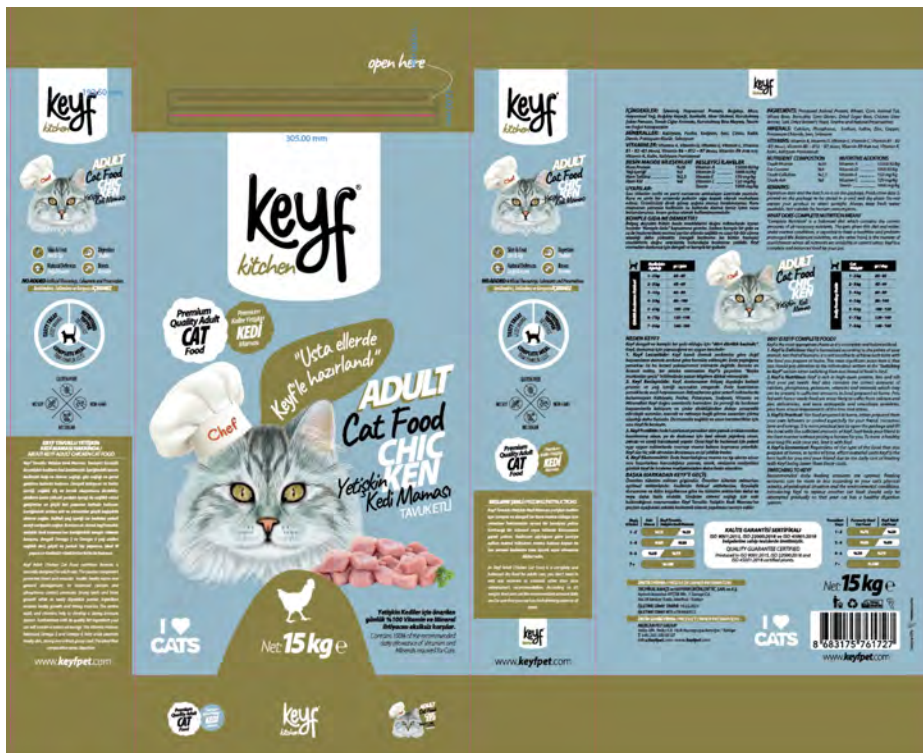

Lotus

EVCİL HAYVAN ÜRÜNLERİ

19 Mayıs Mh. Turaboğlu Sk.
H.Yazgan İş M. Apt. No: 4/2
Kadıköy/İSTANBUL

+0 216 706 70 20

www.lotuspet.com.tr

info@lotuspet.com.tr

			
Dry Food Chicken Cat			
Product	Dry food with chicken for adult cats		
Product Category	Pet Food / Dry Food		
Pet	Cat		
Product No	216043	Barcode	8683175761727
HS Code			
Packaging	Q Pouch 3 Layer	Net Weight	15 Kg
QTY in Box	-	QTY in Parcel	-
QTY in Palette	70		
Palette Size	-	Palette Stack	-
Packaging Content			
Adult Cat Food with Chicken for All Breeds of Cats			
Remarks: <ul style="list-style-type: none"> • Expiration date and the batch no is on the package. • To be stored in a cool and dry place. • Do not expose your product to direct sunlight. • Always keep fresh water available. • Not suitable for human consumption. 			
Transition From Old Food			
Time / Day	Keyf	Old Food	
1 - 3	25 %	75 %	
4 - 6	50 %	50 %	
7 - 9	75 %	25 %	
10	100 %	-	
Recommended Daily Feeding Amount			
Cat Weight (Kg)	Daily Amount (g)		
1 - 2	30 - 45		
2 - 3	45 - 60		
3 - 4	60 - 80		
4 - 5	80 - 100		
5 - 6	100 - 120		
6 - 7	120 - 140		
7 - 8	140 - 160		
			
Ingredients: Processed Animal Protein, Wheat, Corn, Animal Fat, Boncalite, Corn Gluten, Dried Sugar Beet, Liver Aroma, Salt, Flaxseed, Dried Brewer's Yeast, Taurine.			
Minerals: Calcium, Phosphorus, Sodium, Iodine, Zinc, Copper, Potassium Chloride, Iron, Selenium.			
Vitamins: Vit. A, Vit. D, Vit. E, Vit. C, Vit. B1 - B2 - B3 (Niacin) - B6 - B12 - B7 (Biotin) - B9 (Folic Acid), Vit. K, Choline, Calcium Pantothenate.			
Analytical Components			
Crude Protein	26 %		
Crude Fat	9 %		
Crude Ash	8 %		
Crude Cellulose (Fiber)	2.5 %		
Nutritive Additions			
Vitamin A (E672)	15.000 IU/kg		
Vitamin D (E671)	1.000 IU/kg		
Vitamin E (3A700)	150 mg/kg		
Vitamin C (Stay C)	120 mg/kg		
Taurine	1.000 mg/kg		
Made in Türkiye			